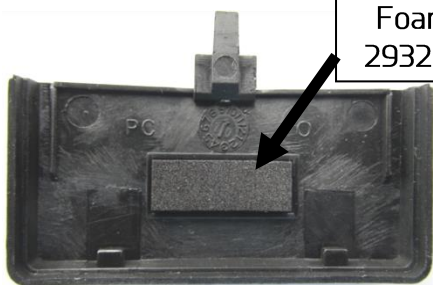

Foam pad,
2931Z39010

Stand adapter SA63,
6001H63010

PT45, PT420

Battery cover
2932Z13090

Battery cover
2932Z13100

Foam pad,
2932Z21010

MKGL,
0110E03210

Antenna,
3002M21910

Band	„L“ length in mm	Frequency range MHz
A	125	530 – 560
U	109	606 – 630
B	87	748 – 778
C	81	790 – 820
M	79	826 – 832
D	79	863 – 865
K	68	925 – 932

Belt clip
2932Z16010

SR45, SR420

Antenna SR420
Bd A, 5042776
Bd U, 5042777
Bd B, 5042778
Bd D, 5042779
Bd K, 5042780
Bd M, 0018E02240